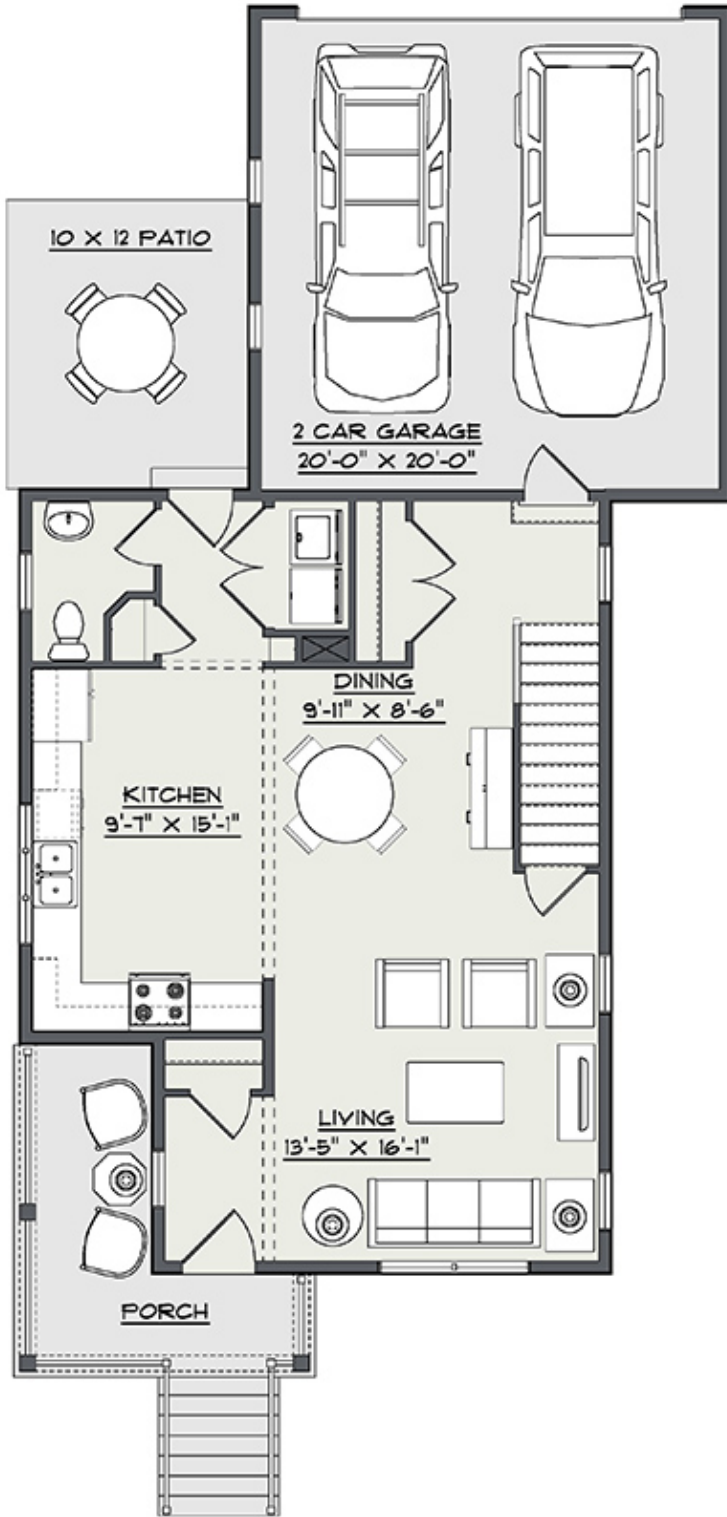

First Floor