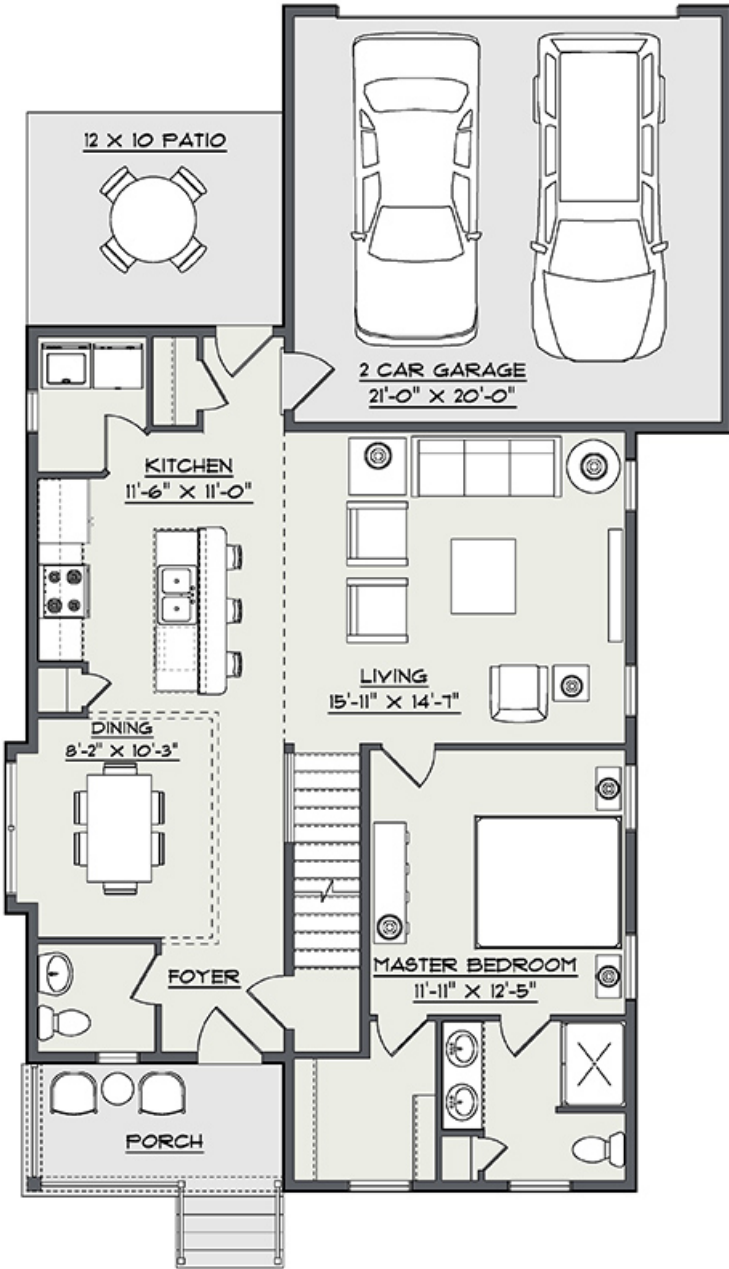

First Floor