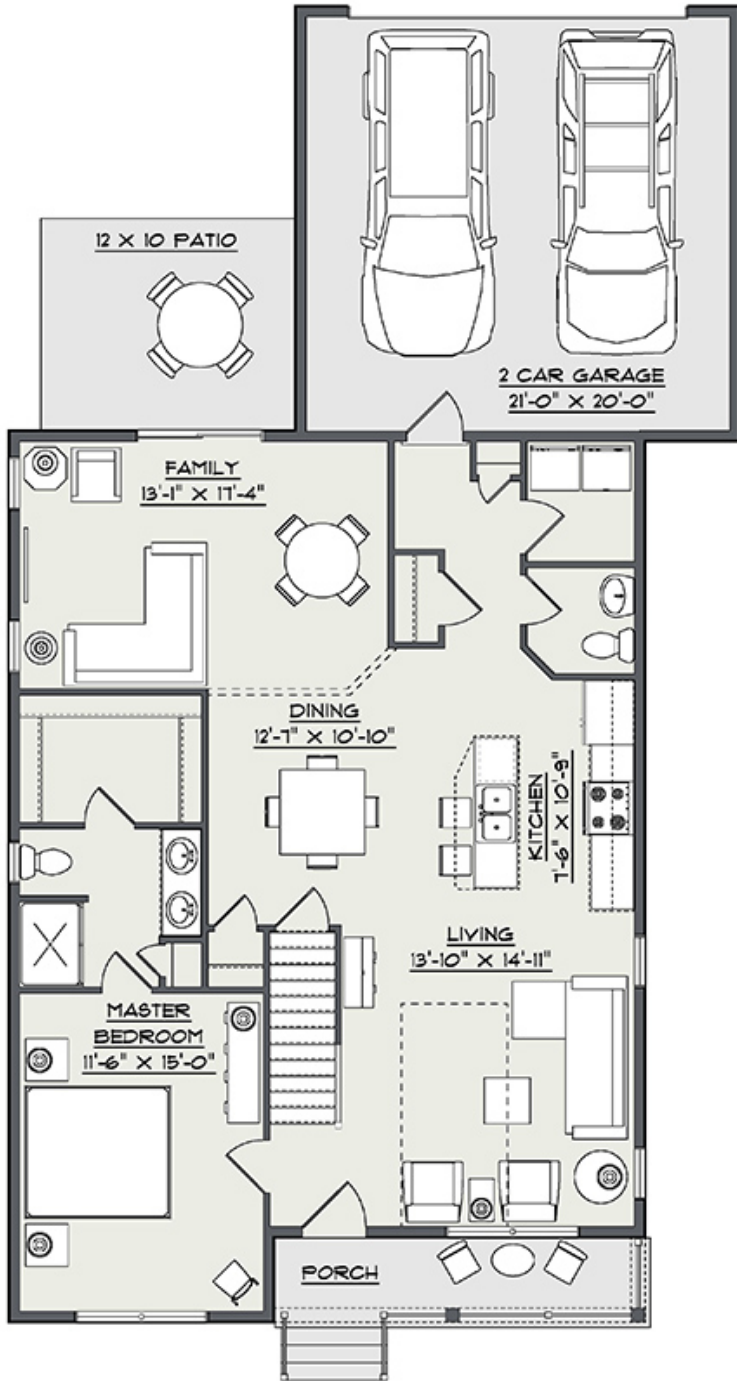

First Floor