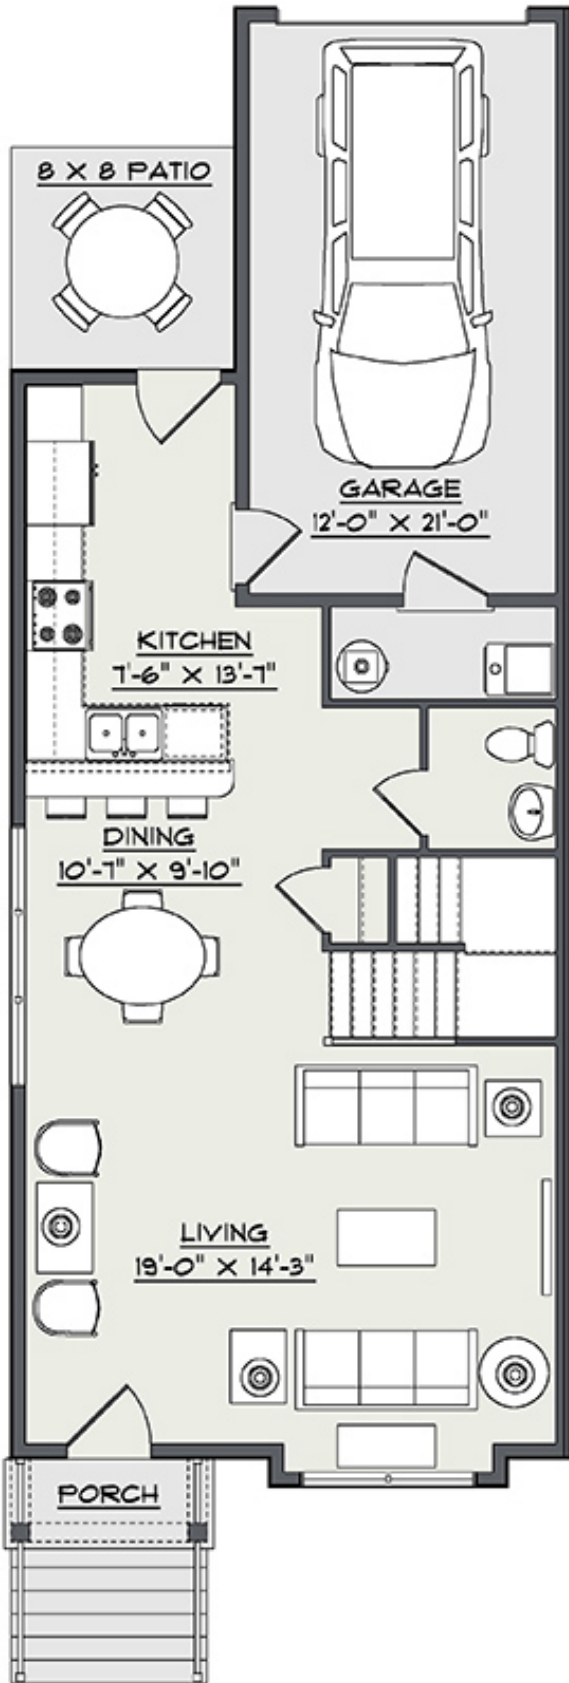

First Floor