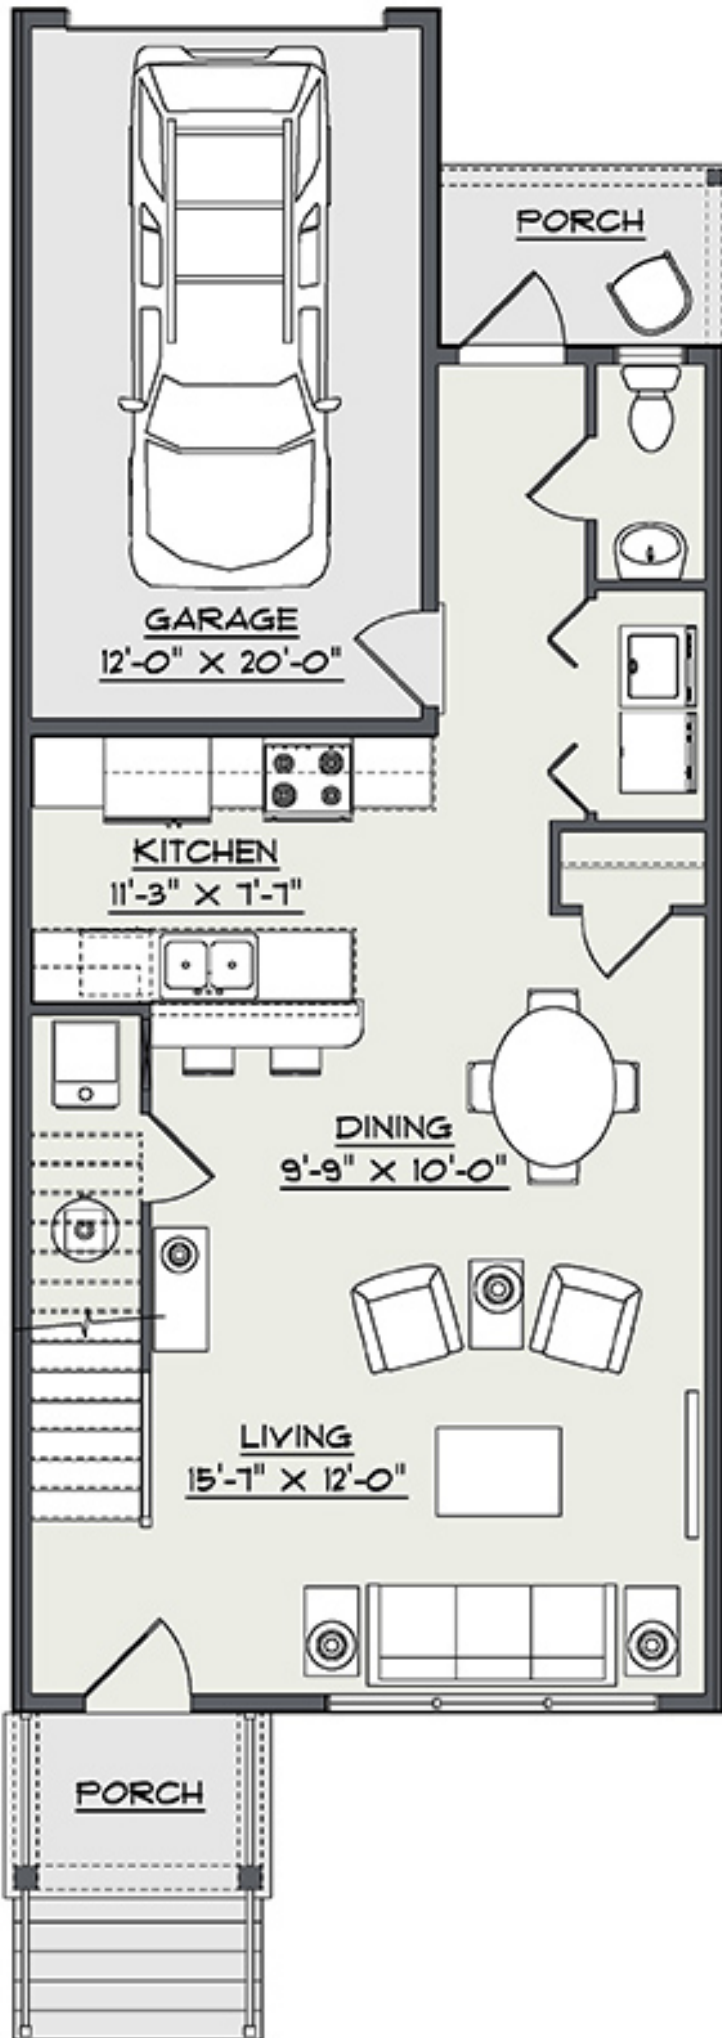

First Floor