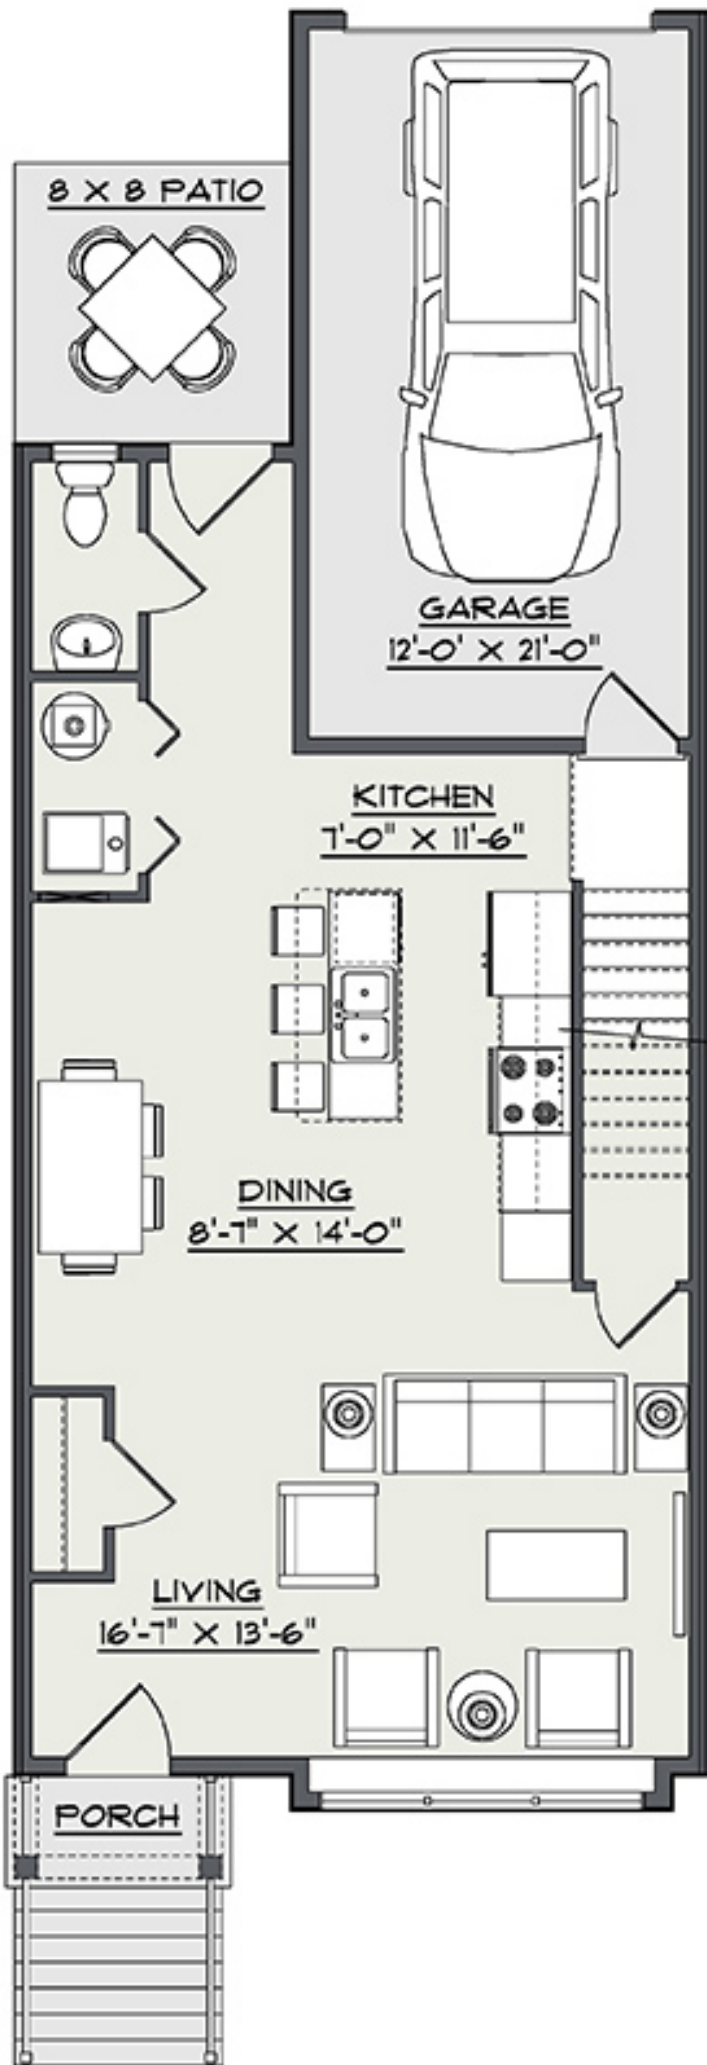

First Floor