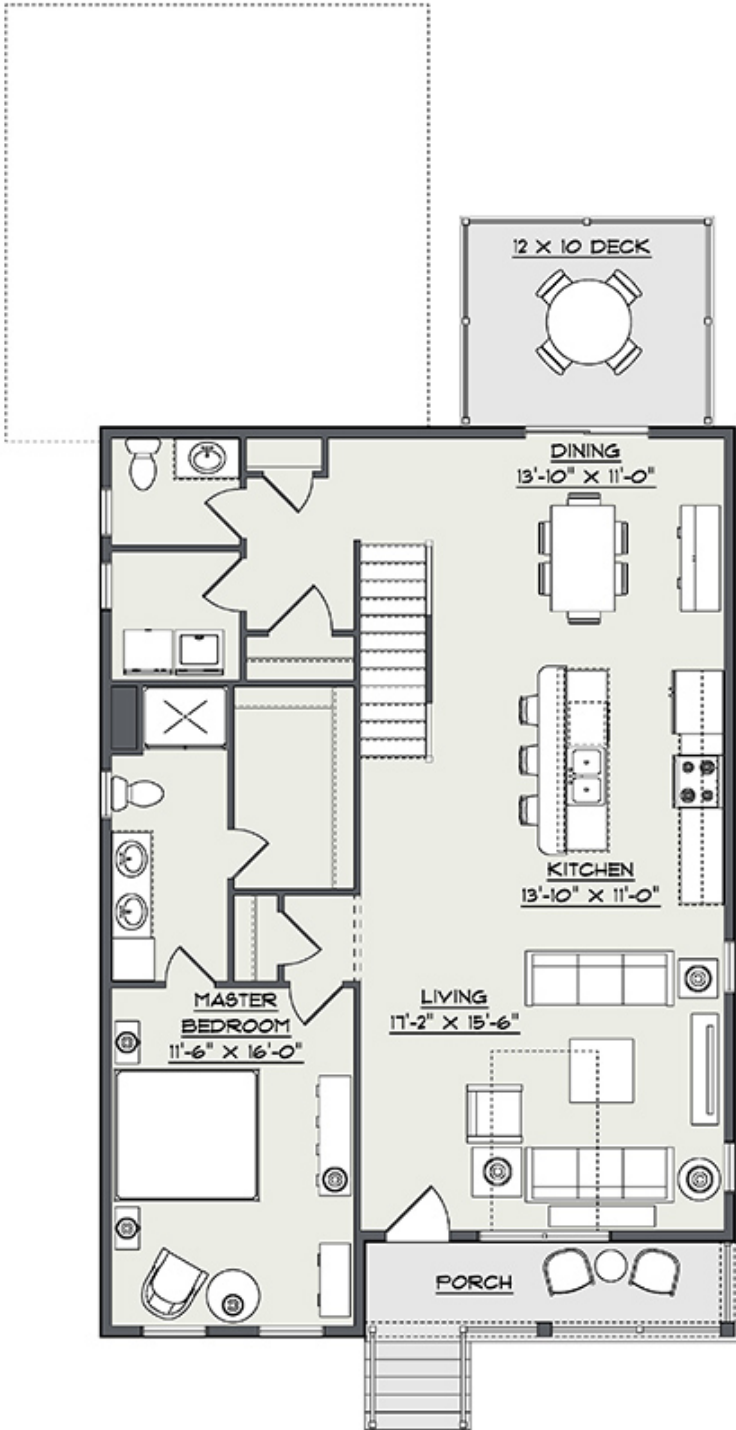

First Floor