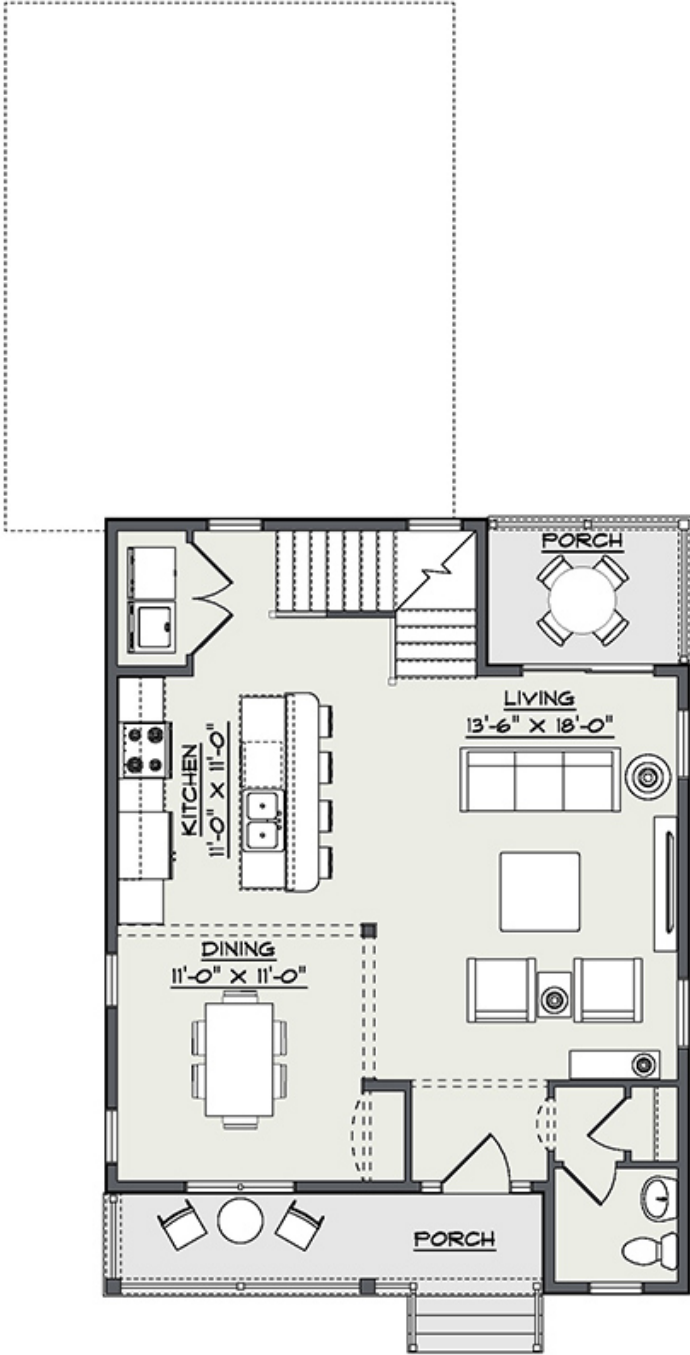

First Floor