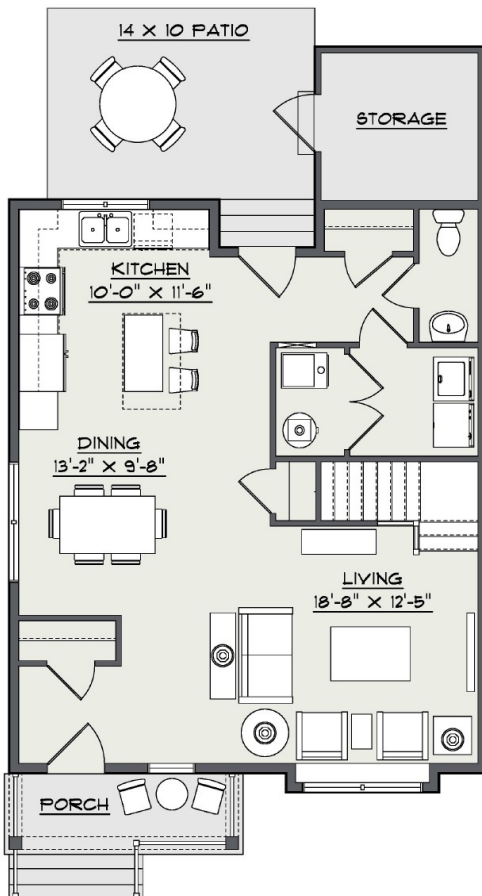

## Elmsdale

Price:\$204,900

Home Type:Semi

Semi detached home with open floor plan.

#### First Floor

#### Second Floor