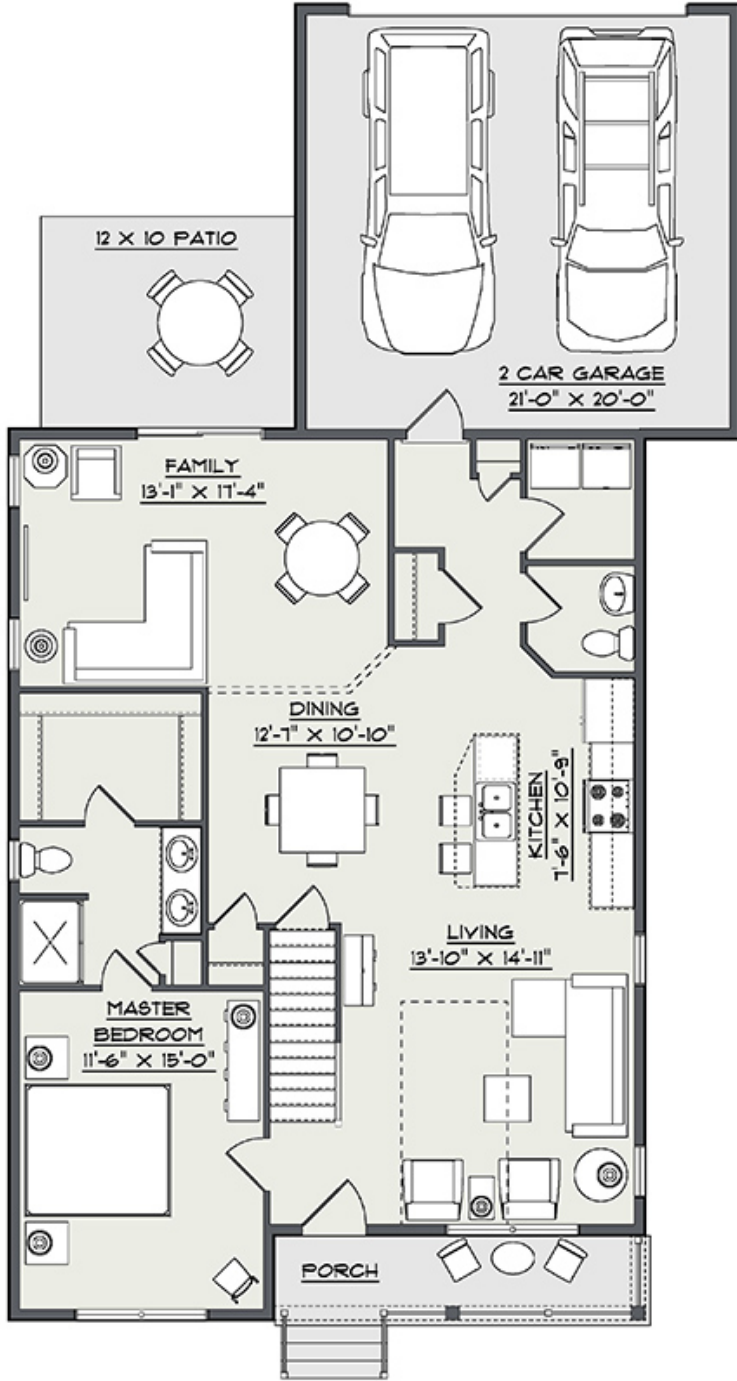

First Floor